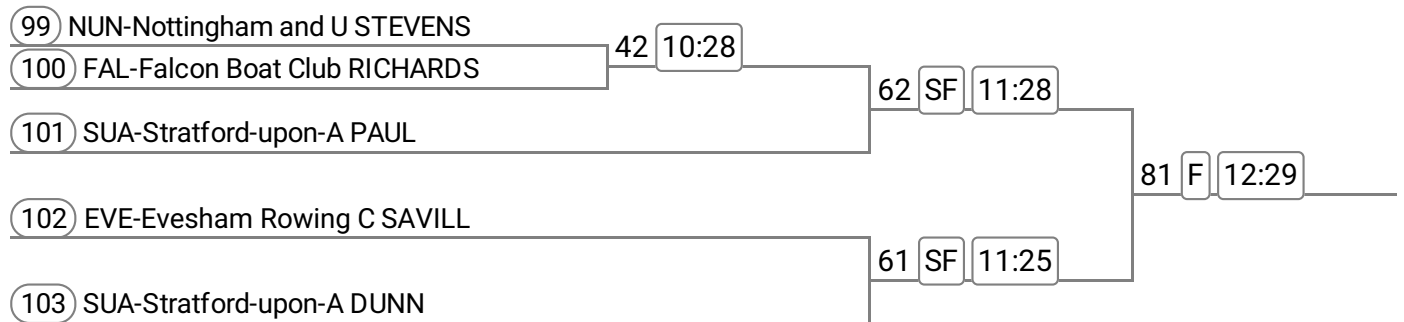

Division: DIVISION 2

Event: 29 - W J14 2x

Event: 30 - Op 4+

Sponsored by Lumiere, Cheltenham (www.lumiererestaurant.co.uk)

Event: 31 - W J13 1x

Sponsored by Enza Zaden UK

Event: 32 - Op 1x

Division: DIVISION 2