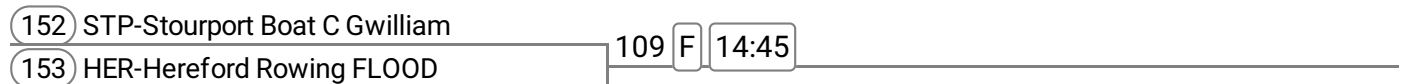

Event: 46 - Op MasB/C 1x

Event: 47 - Op MasD/E 1x

Division: DIVISION 3

Event: 48 - Op MasF 1x

Sponsored by SHELDON BOSLEY KNIGHT LIMITED

Event: 49 - Op MasG 1x

Event: 50 - W MasC 1x

Event: 51 - W MasD 1x