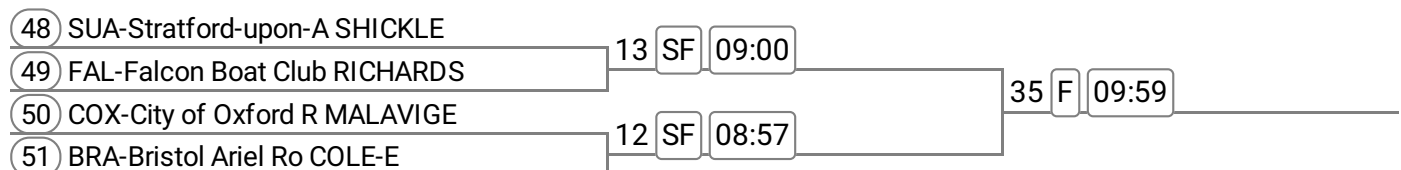

Division: DIVISION 1

Event: 16 - W J13 2x

52	COX-City of Oxford R LEBLANC	15	SF	09:05		
53	SUA-Stratford-upon-A HOTH				36	F 10:01
54	NTN-Northampton Rowi OWENS	14	SF	09:02		
55	SUA-Stratford-upon-A HAMMOND					