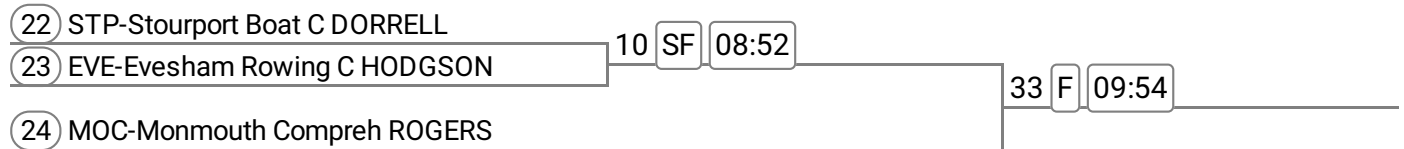

Division: DIVISION 1

Event: 7 - W J14 4x+

Event: 8 - Op J18 2x

Sponsored by THE FLEECE INN (www.thefleeceinn.co.uk)

Event: 9 - W J18 2x **Band 1**

Event: 10 - W J18 2x **Band 2**

Event: 11 - Op J16 1x

Sponsored by Lumiere, Cheltenham (www.lumiererestaurant.co.uk)