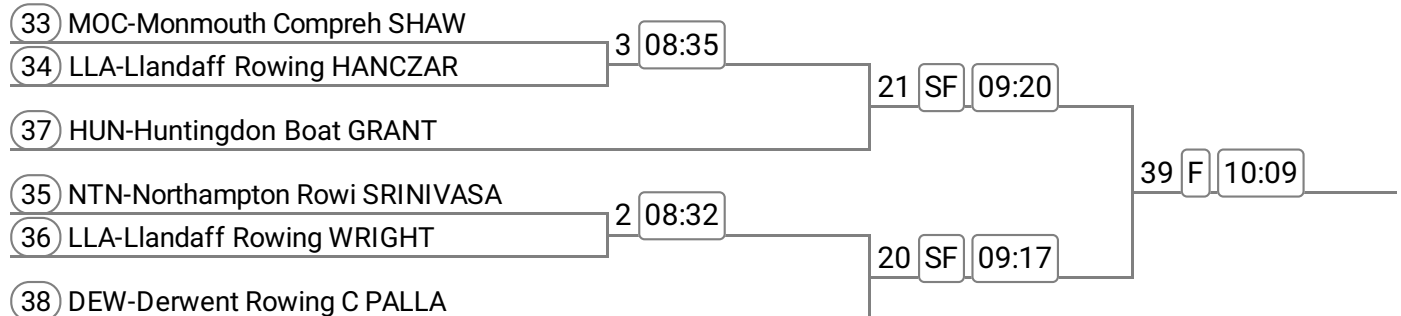

Division: DIVISION 1

Event: 12 - Op J15 1x

Sponsored by EUROFRESH EVESHAM LIMITED - (www.euro-fresh.co.uk)