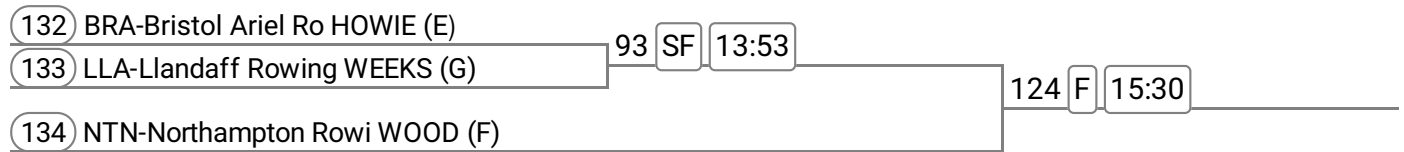

Division: DIVISION 3

Event: 43 - Mx MasE/F/G 2x