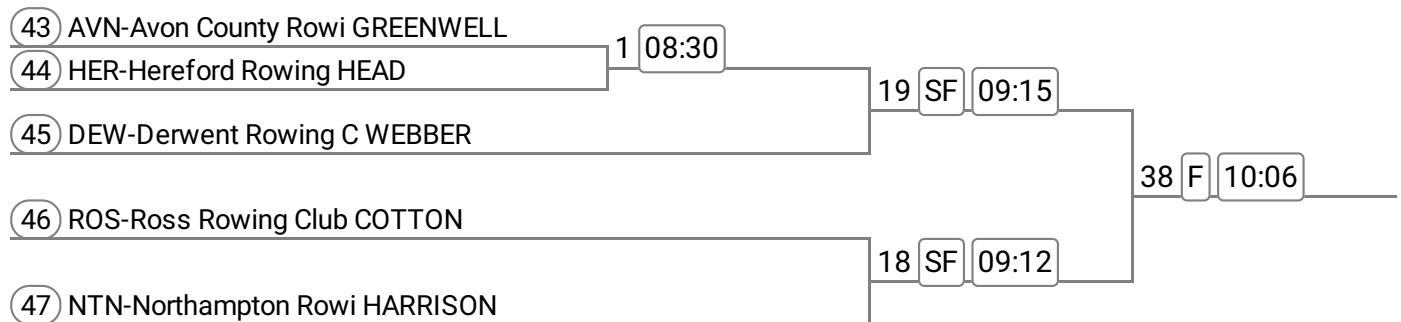

Event: 14 - W J15 1x

Sponsored by SALLY ANNE LIMITED