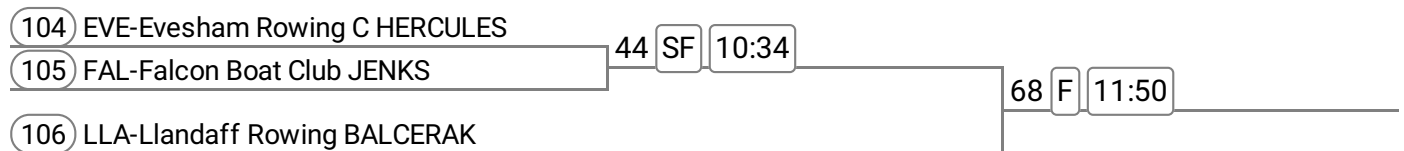

Division: DIVISION 2

Event: 29 - W J14 2x

Event: 30 - Op 4+

Sponsored by Lumiere, Cheltenham (www.lumiererestaurant.co.uk)

Event: 31 - W J13 1x

Sponsored by Enza Zaden UK

Event: 32 - Op 1x

Division: DIVISION 2