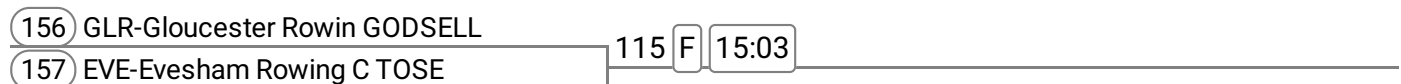

Event: 51 - W MasD 1x

Sponsored by DeMontfort House (www.demontforhouse.co.uk)