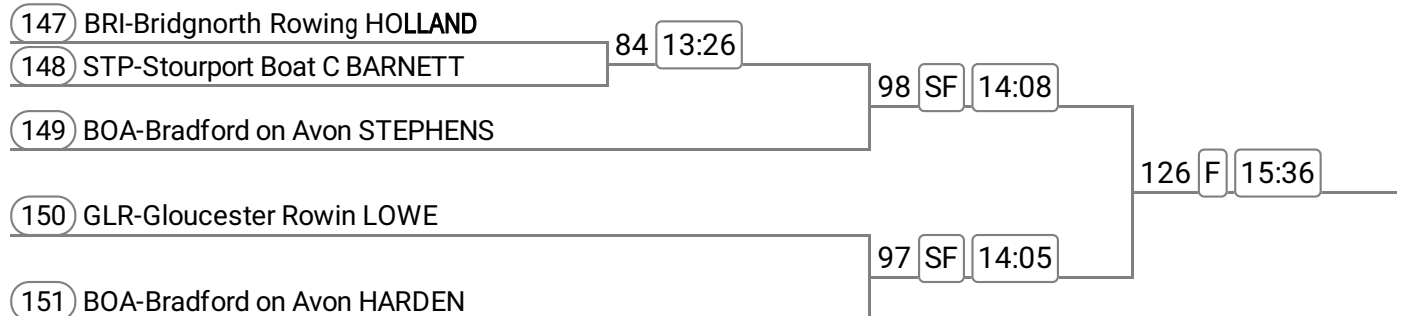

Event: 46 - Op MasB/C 1x

Event: 47 - Op MasD/E 1x

Division: DIVISION 3

Event: 48 - Op MasF 1x

Sponsored by SHELDON BOSLEY KNIGHT LIMITED

Event: 49 - Op MasG 1x

Event: 50 - W MasC 1x

Event: 51 - W MasD 1x