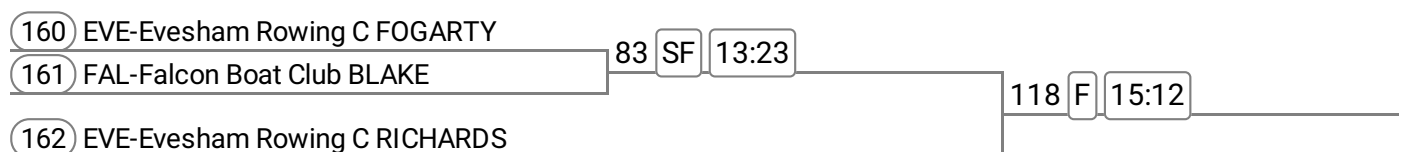

Event: 53 - Op J18 1x

Sponsored by Karma Indian Restaurant (www.karmaindian.co.uk)