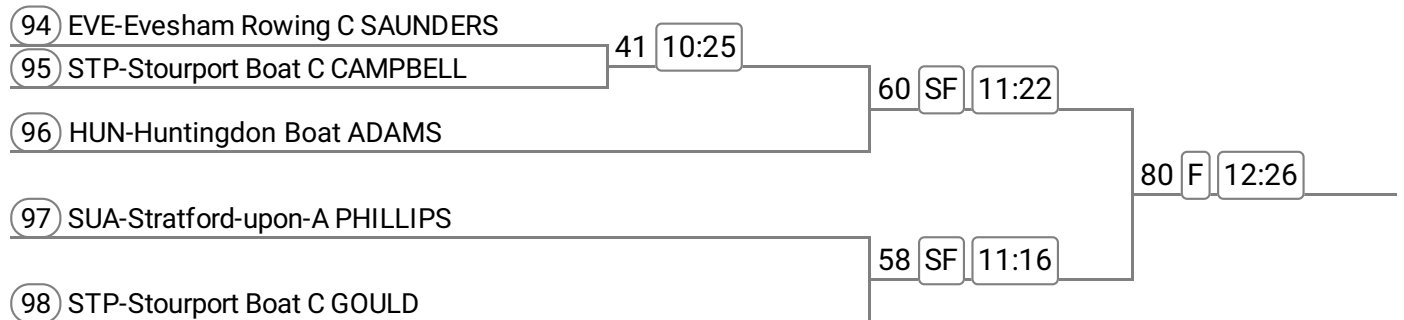

Event: 30 - Op 4+

Sponsored by Lumiere, Cheltenham (www.lumiererestaurant.co.uk)