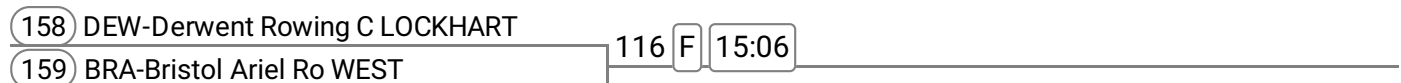

Event: 52 - W MasE 1x