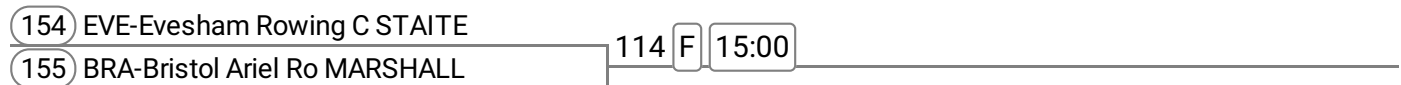

Event: 46 - Op MasB/C 1x

Event: 47 - Op MasD/E 1x

Division: DIVISION 3

Event: 48 - Op MasF 1x

Sponsored by SHELDON BOSLEY KNIGHT LIMITED

Event: 49 - Op MasG 1x

Event: 50 - W MasC 1x

Event: 51 - W MasD 1x