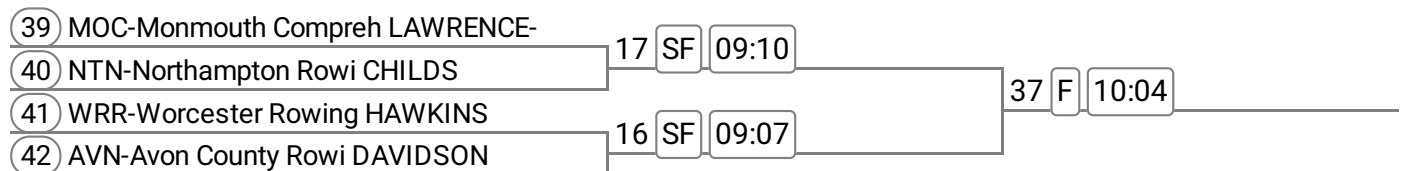

Event: 13 - W J16 1x