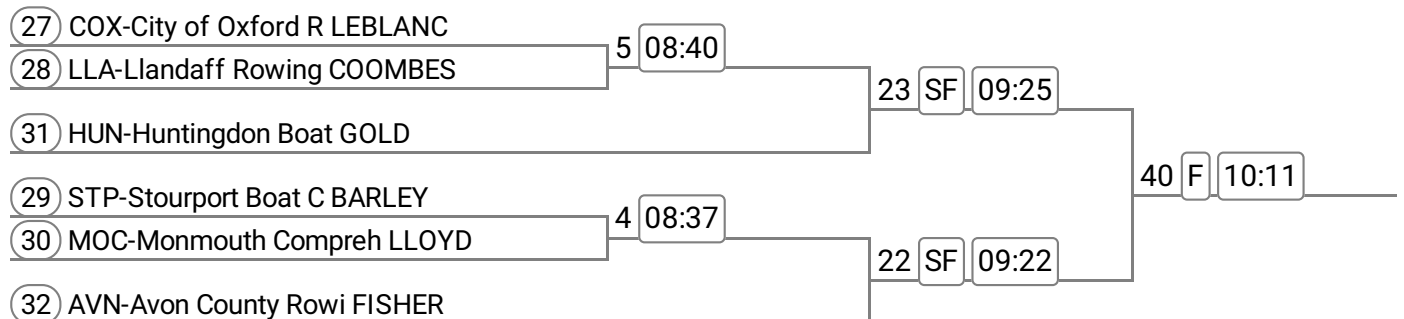

Division: DIVISION 1

Event: 7 - W J14 4x+

Event: 8 - Op J18 2x

Sponsored by THE FLEECE INN (www.thefleeceinn.co.uk)

Event: 9 - W J18 2x **Band 1**

Event: 10 - W J18 2x **Band 2**

Event: 11 - Op J16 1x

Sponsored by Lumiere, Cheltenham (www.lumiererestaurant.co.uk)