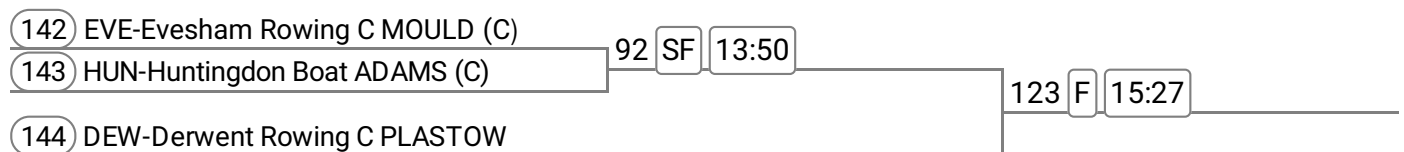

Event: 46 - Op MasB/C 1x