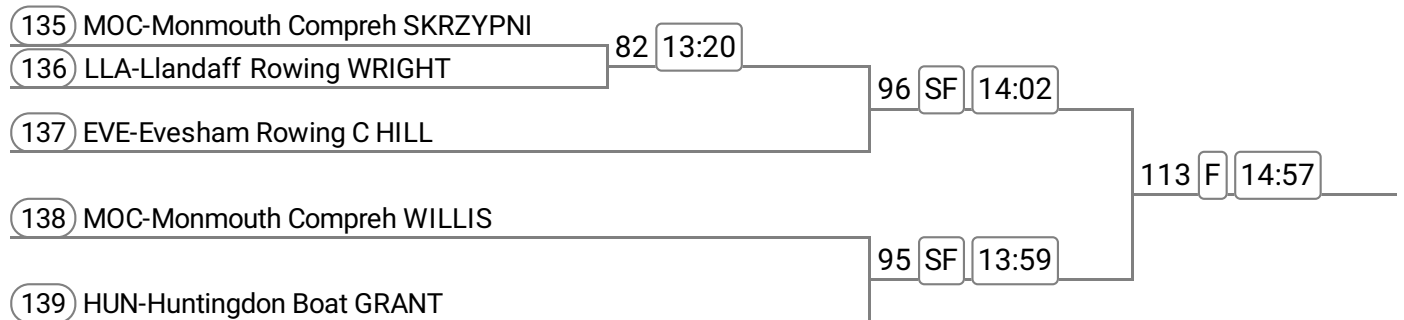

Event: 42 - W J16 4x-

130 STP-Stourport Boat C BROTHWEL				
131 EVE-Evesham Rowing C HUDDLEST	112	F	14:54	

Division: DIVISION 3

Event: 43 - Mx MasE/F/G 2x

Event: 44 - Op J15 2x

Sponsored by ITGL Limited

Event: 45 - W J15 2x