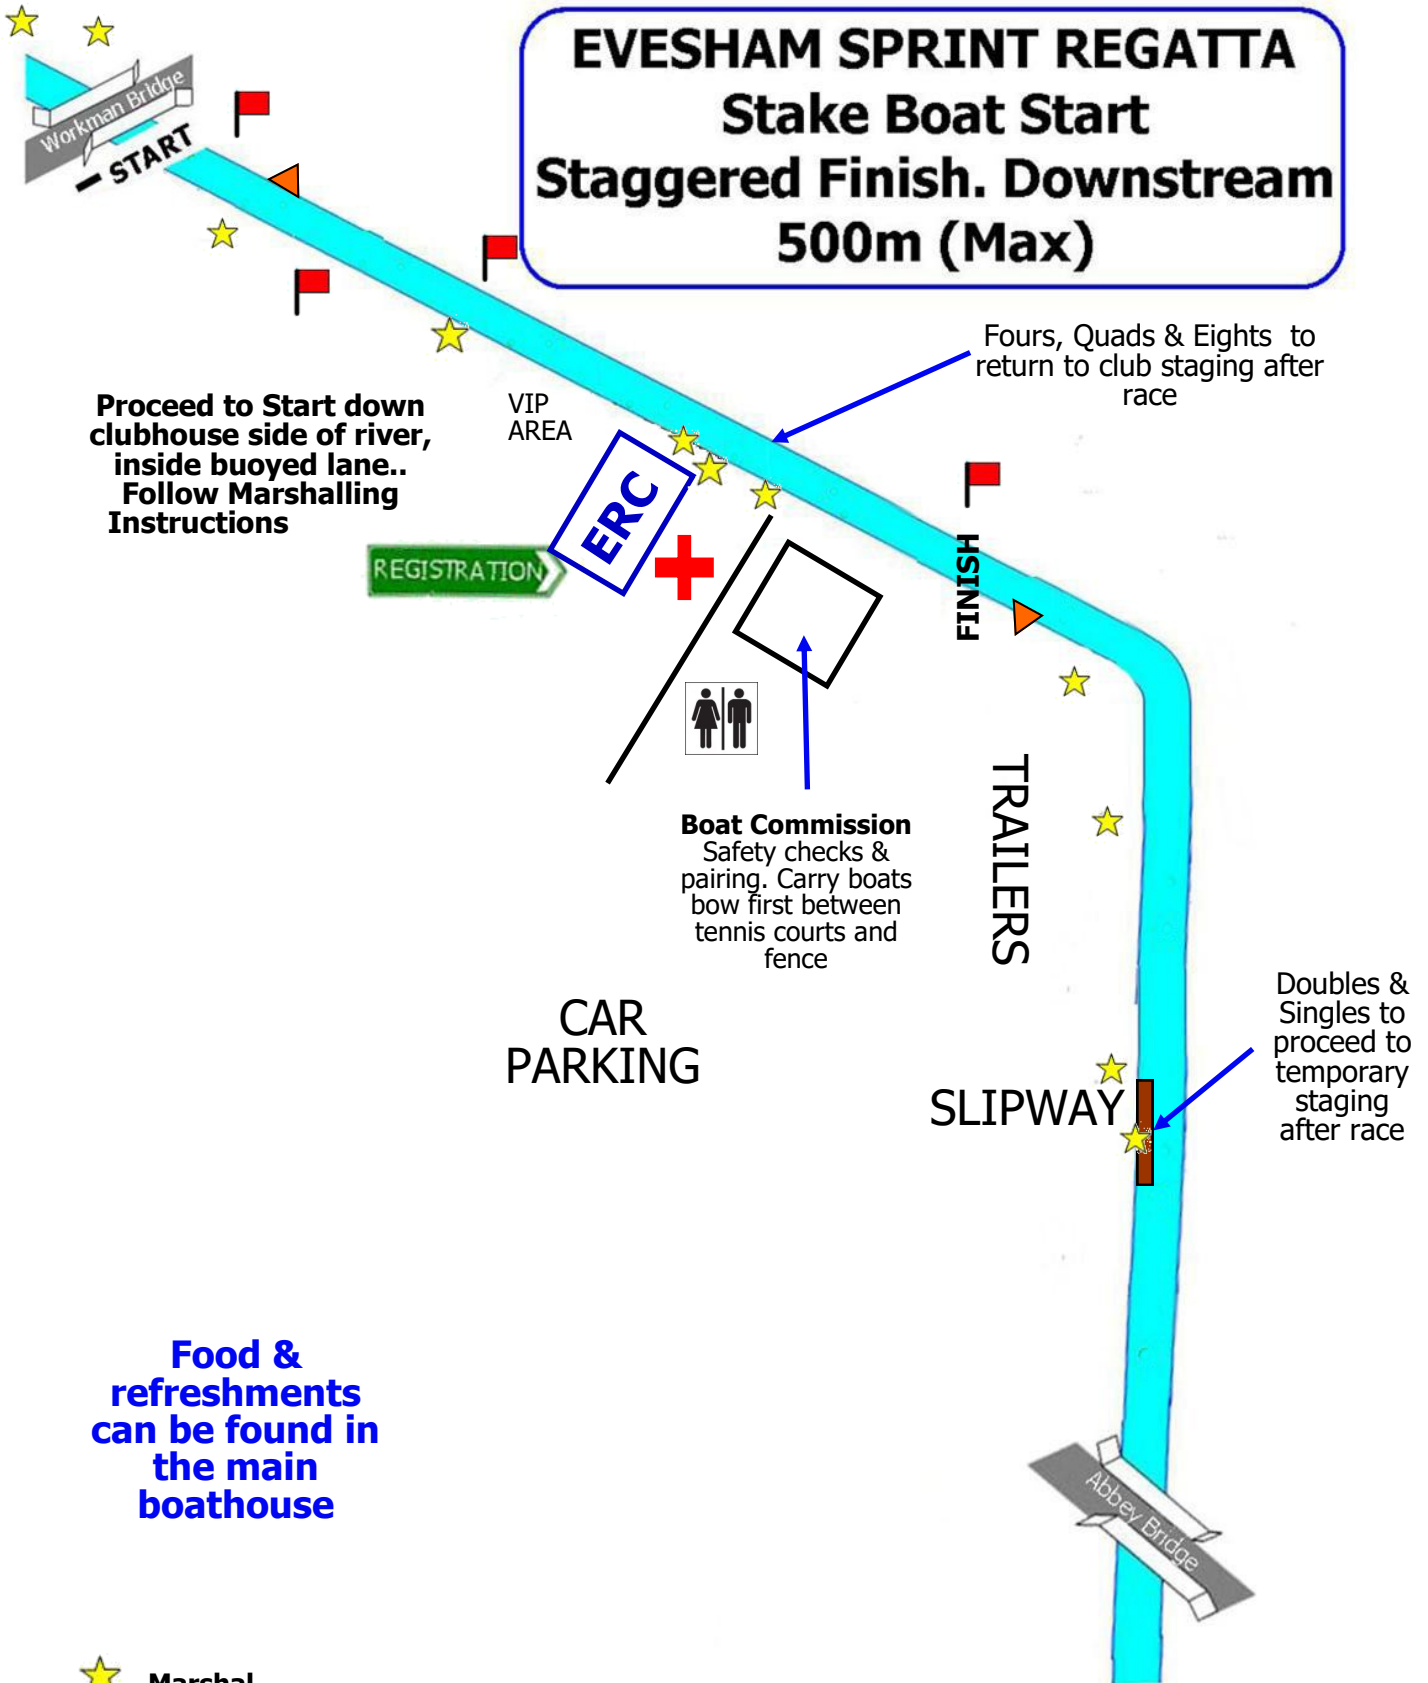

Start Marshalling Area

# EVESHAM SPRINT REGATTA Stake Boat Start Staggered Finish. Downstream 500m (Max)

★ Marshal

🚩 Umpire

🚤 Safety Boat

THIS MAP IS NOT TO SCALE