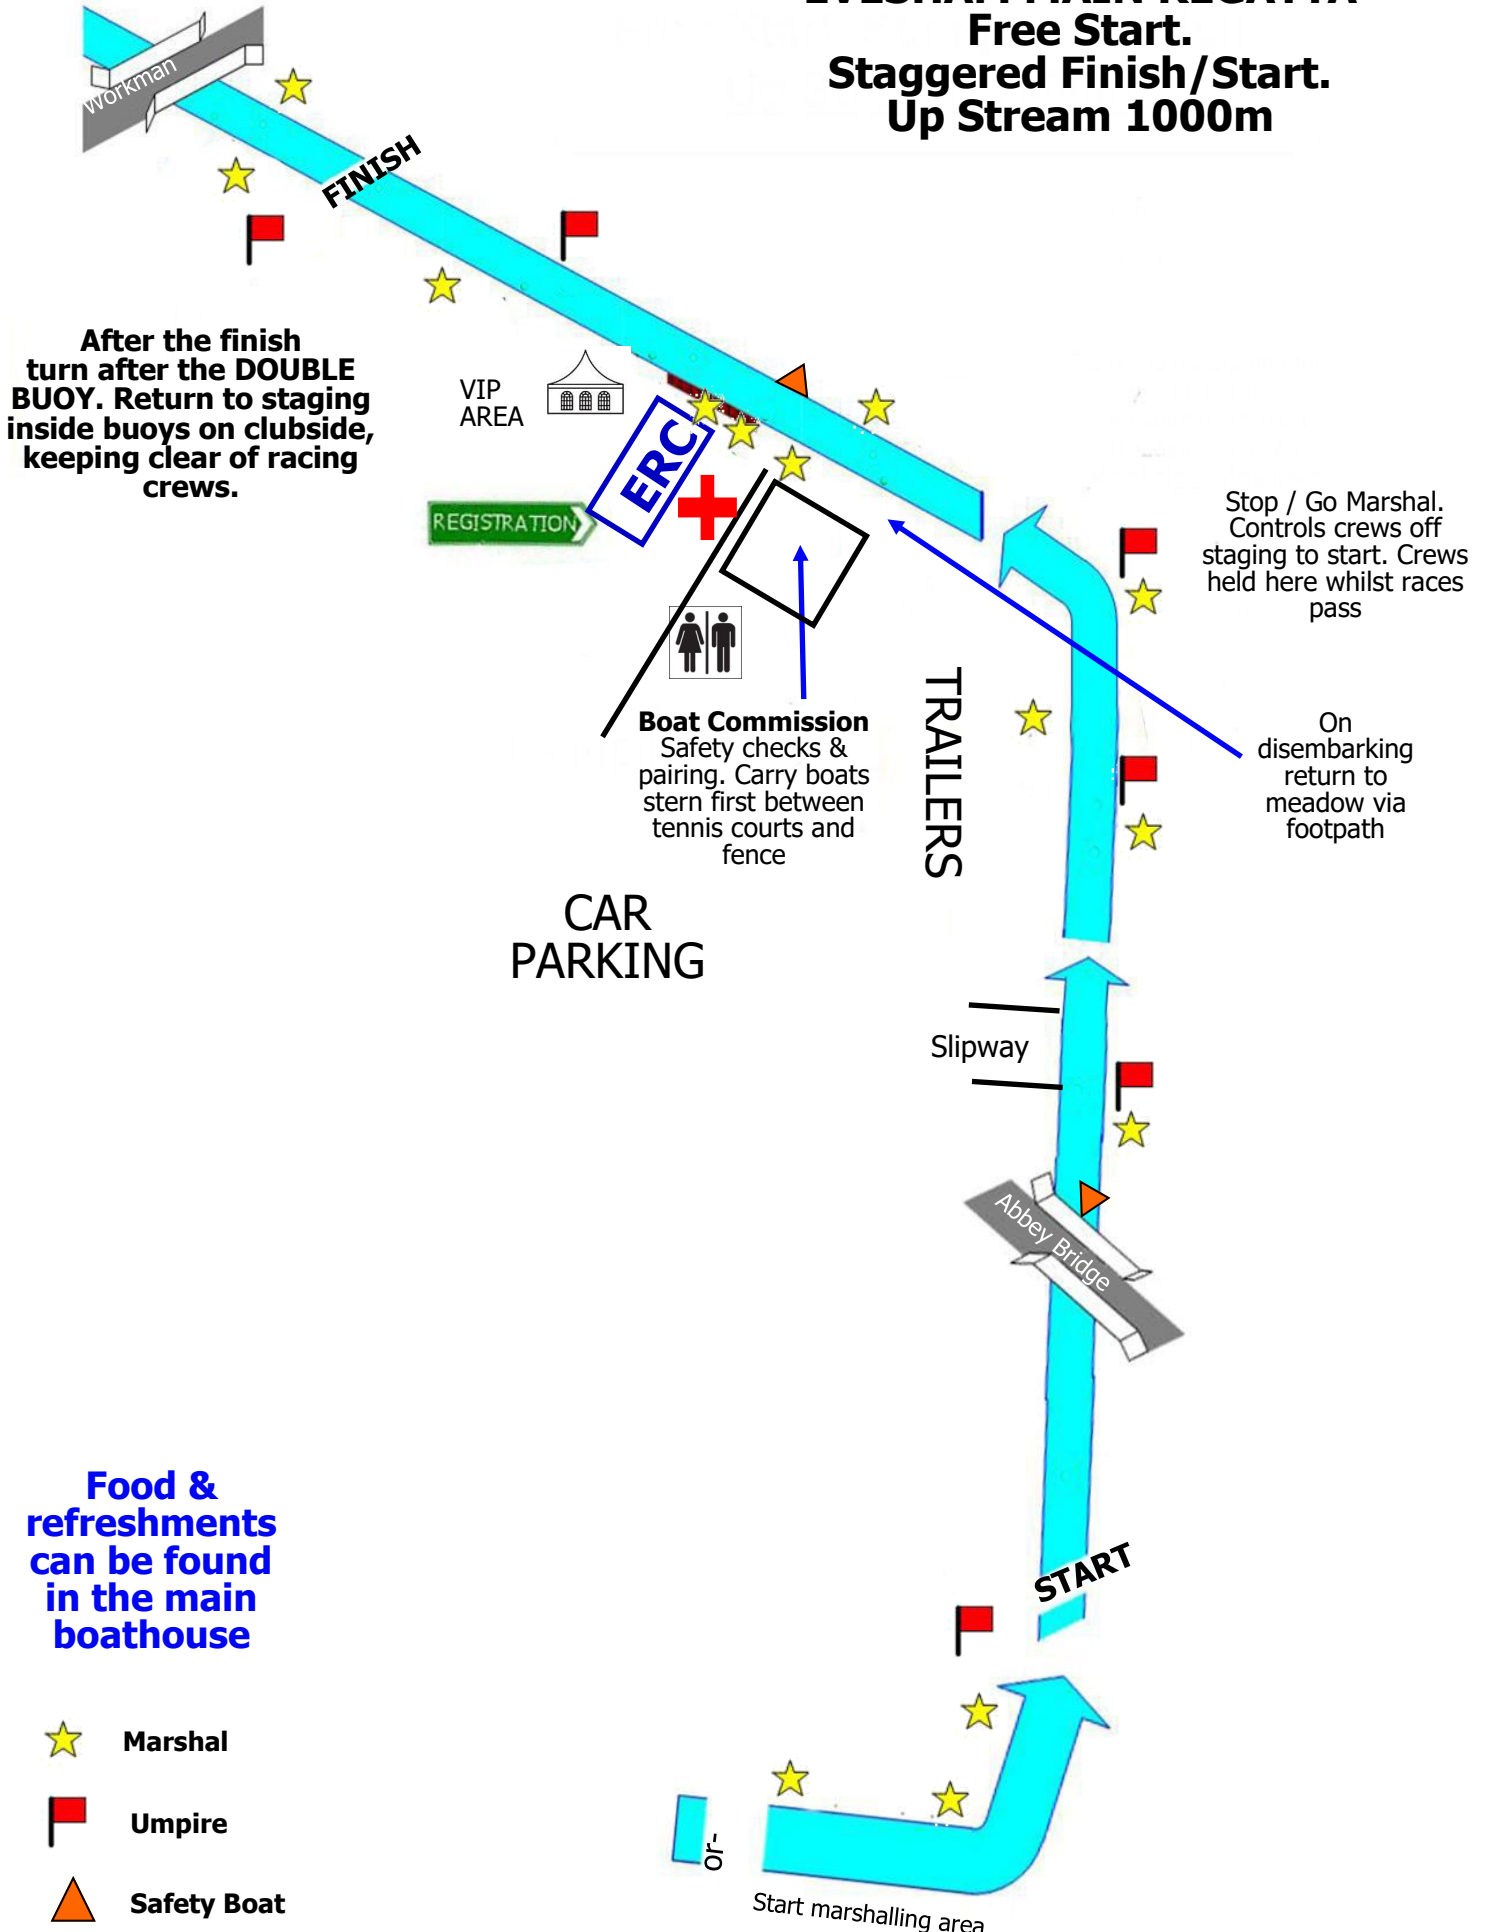

EVESHAM MAIN REGATTA

Free Start. Staggered Finish/Start. Up Stream 1000m

After the finish turn after the **DOUBLE BUOY**. Return to staging inside buoys on clubside, keeping clear of racing crews.

Stop / Go Marshal. Controls crews off staging to start. Crews held here whilst races pass

On disembarking return to meadow via footpath

Boat Commission
Safety checks & pairing. Carry boats stern first between tennis courts and fence

Food & refreshments can be found in the main boathouse

- ★ Marshal
- 🚩 Umpire
- ▲ Safety Boat

THIS MAP IS NOT TO SCALE